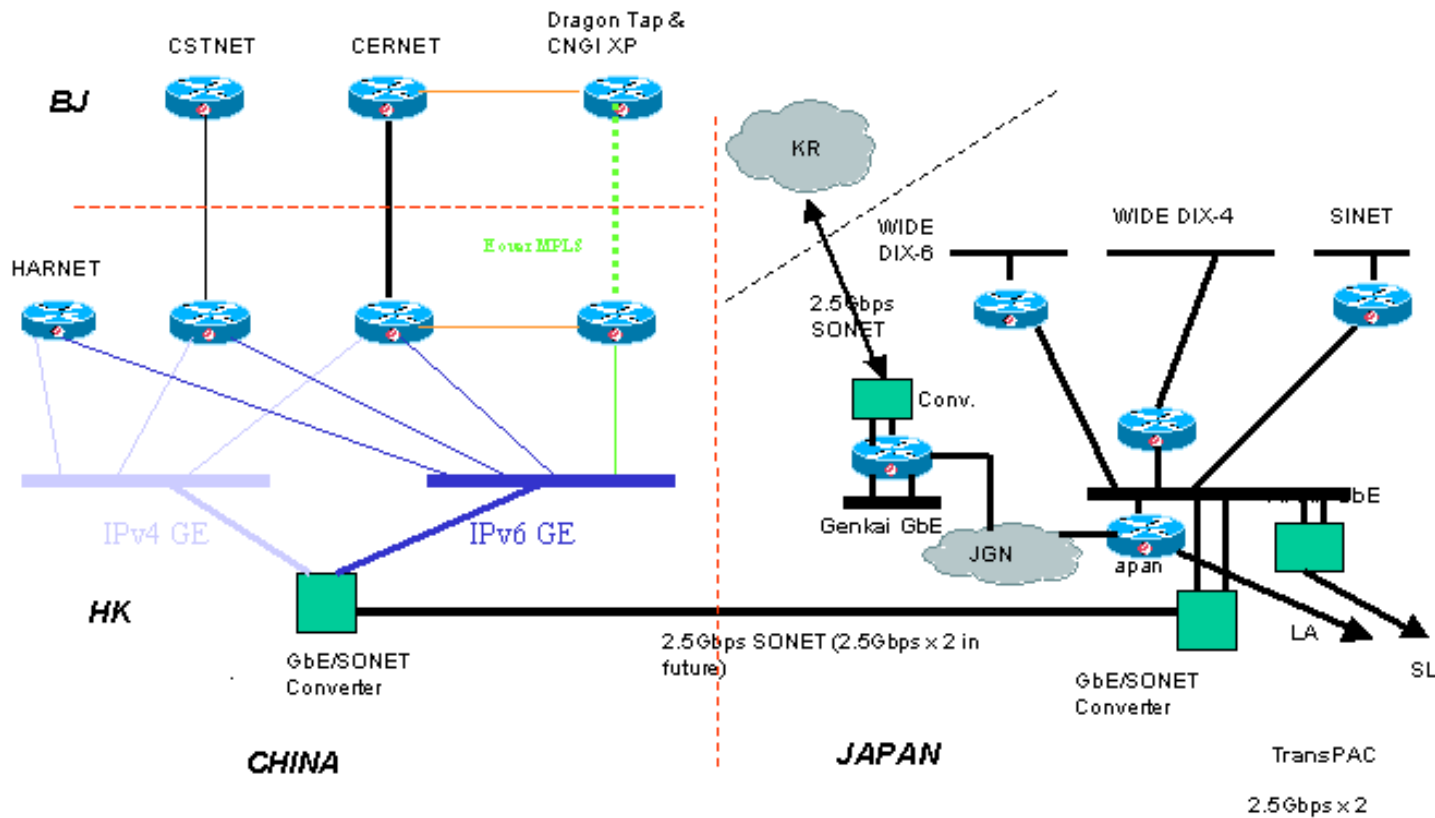

JP-CN High Speed Link

Network Topology

10 G λ x 2 in 2004