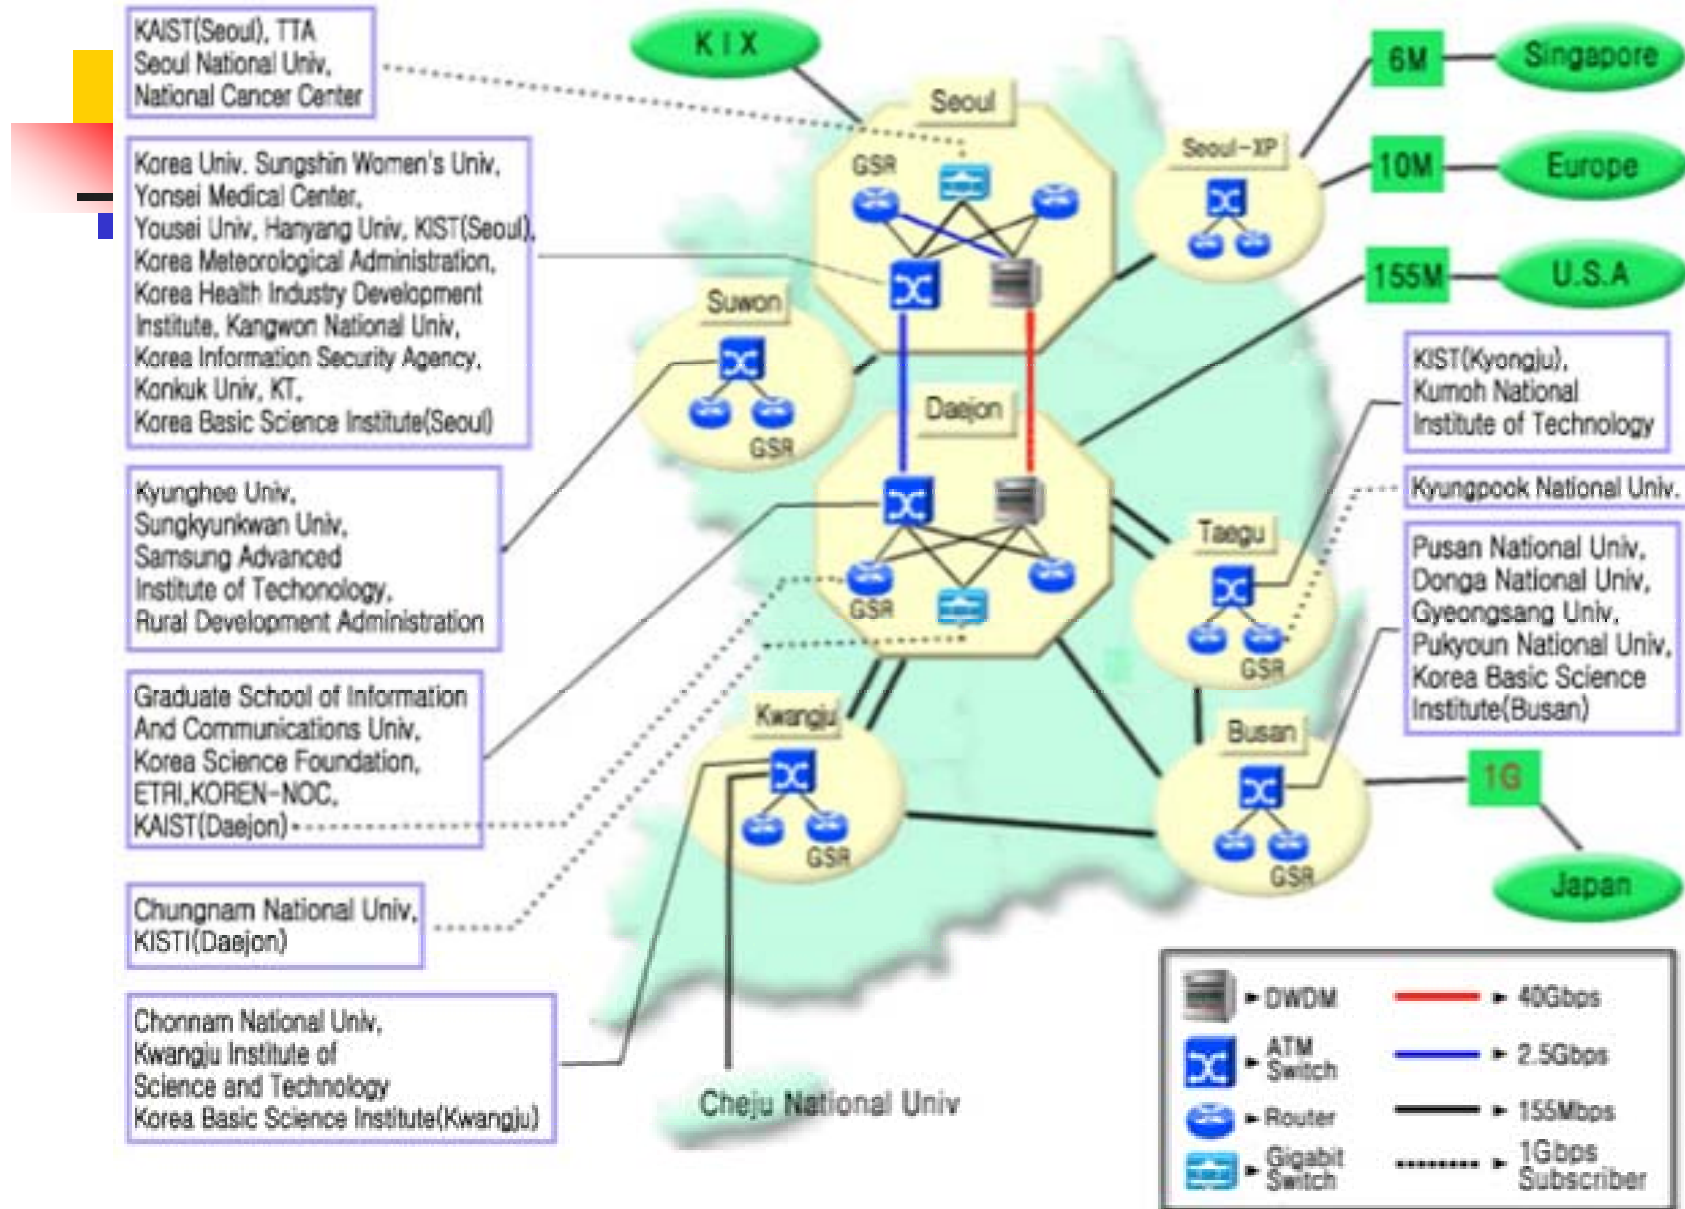

a portable usually collapsible enclosure
in which a baby or young child may play

IE Playpen

What is IE Playpen?

A place that you can

- run and manage your own network
- try new stuff and things that we are not allowed in production network
- get hand-on experience and cert exam preparation
- Exchange your ideas and thoughts – playground for both beginner and experts.

IE Playpen

Want to Play?

Do the member registration now!

Worm Analysis

- SQL Slammer
- MSBLAST
- W32/Nachi
- W32/SWEN

Research and Education Networks in Asia

- HARNET – The Hong Kong Academic and Research NETWORK
- CERNET – China Education & Research NETWORK
- CSTNET – Chinese Science and Technology NETWORK
- TANET – Taiwan Academic Network
- JGN – Japan Gigabit Network
- KOREN – Korean Advanced Research Network

HARNET/Internet Configuration

CERNET BackBone

TANET

台灣學術網路骨幹網路

91年3月

JGN

KOREN

JP-CN High Speed Link

Network Topology

10 G λ x 2 in 2004

APAN Network Topology

2003.8.1

APAN Link Information

2003.10.20 apan-sec

Countries	Network	Bandwidth (Mbps)	Availability	AUP/Remark
CN-HK	CERNET/HARNET	2	Now	R&E, 622 Mbps in 2004
CN-HK	CSTNET	155	Now	R&E
CN-JP	CERNET	10	Now	R&E
CN-UK	CERNET	45	Now	R&E
CN-US	CERNET	10	Now	Research
CN-US	CERNET	200	Now	R&E
CN-US	CSTNET	55	Now	Research
HK-US	HARNET	45	Now	R&E
HK-TW	HARNET/TANET	10	Now	R&E
TW-HK	ASNET/TANET2	155	Now	R&E
JP-HK	APII	2.5Gbps	2004	R&E