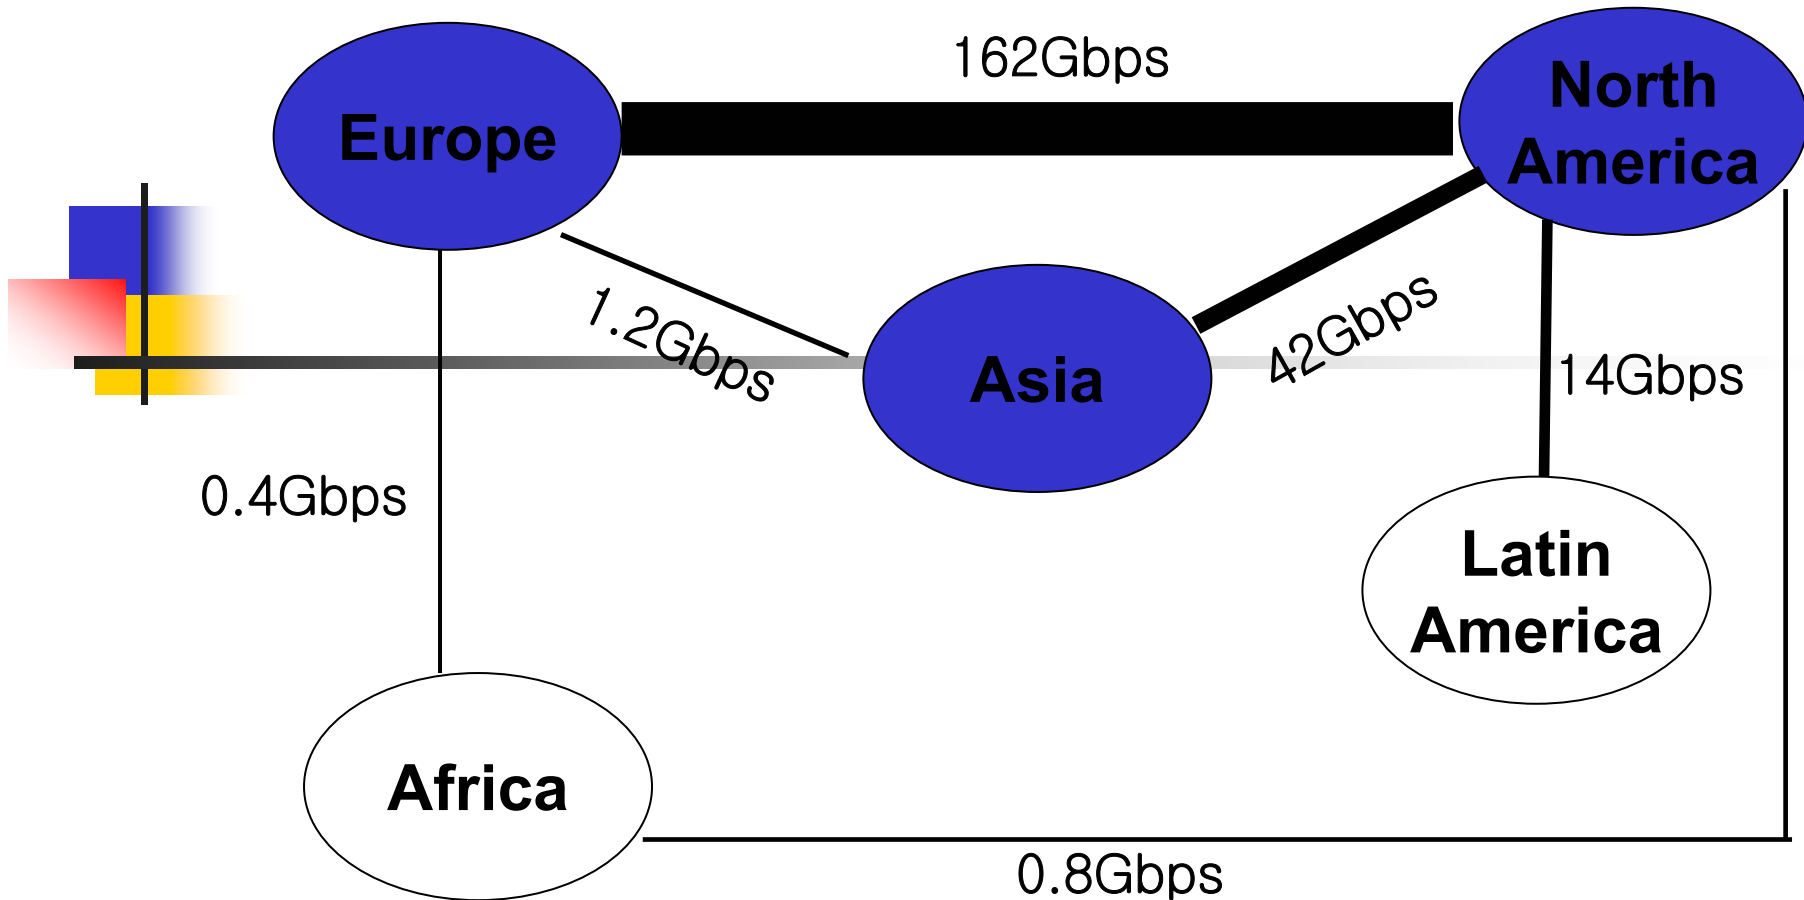

Network Topology

10 G λ x 2 in 2004

APAN Network Topology

2003.8.1

APAN Link Information

2003.10.20 apan-sec

Countries	Network	Bandwidth (Mbps)	Availability	AUP/Remark
CN-HK	CERNET/HARNET	2	Now	R&E, 622 Mbps in 2004
CN-HK	CSTNET	155	Now	R&E
CN-JP	CERNET	10	Now	R&E
CN-UK	CERNET	45	Now	R&E
CN-US	CERNET	10	Now	Research
CN-US	CERNET	200	Now	R&E
CN-US	CSTNET	55	Now	Research
HK-US	HARNET	45	Now	R&E
HK-TW	HARNET/TANET	10	Now	R&E
TW-HK	ASNET/TANET2	155	Now	R&E
JP-HK	APII	2.5Gbps	2004	R&E

1. Intercontinental Internet Bandwidth vs Intercontinental Trade

1.1 Intercontinental Internet Bandwidth

Telegeography 2001

1.2 Intercontinental Trade

WTO International Trade Statistics 2000