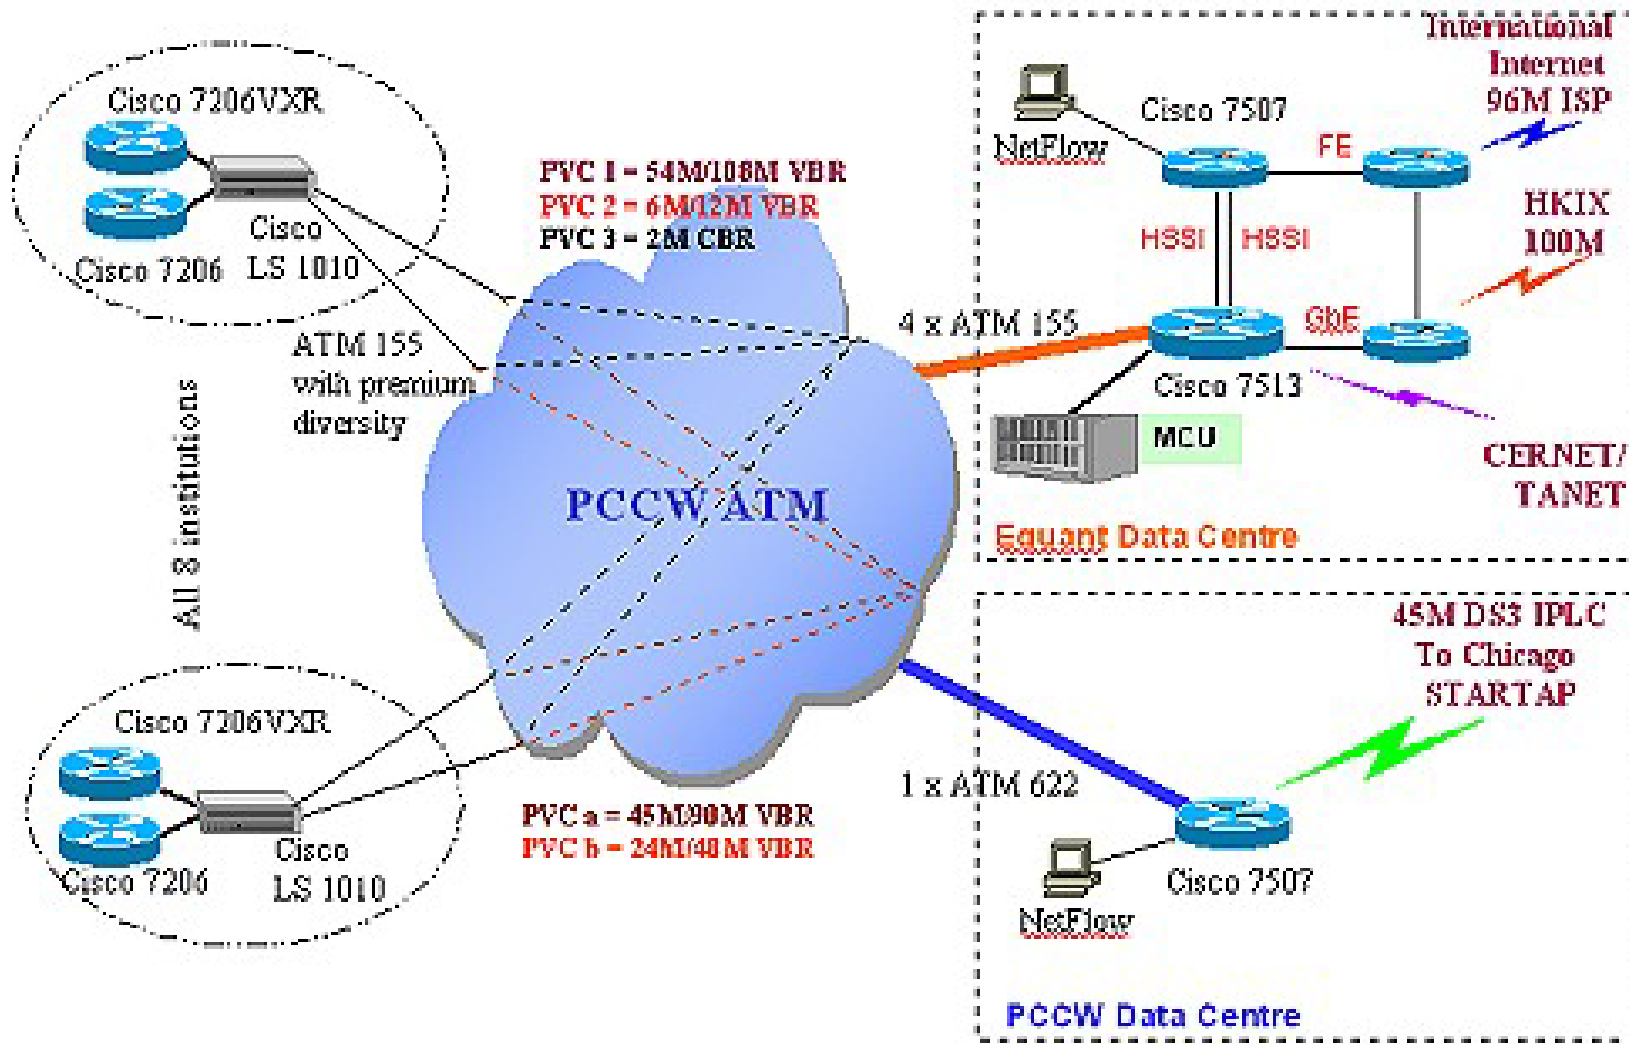

HARNET/Internet Configuration