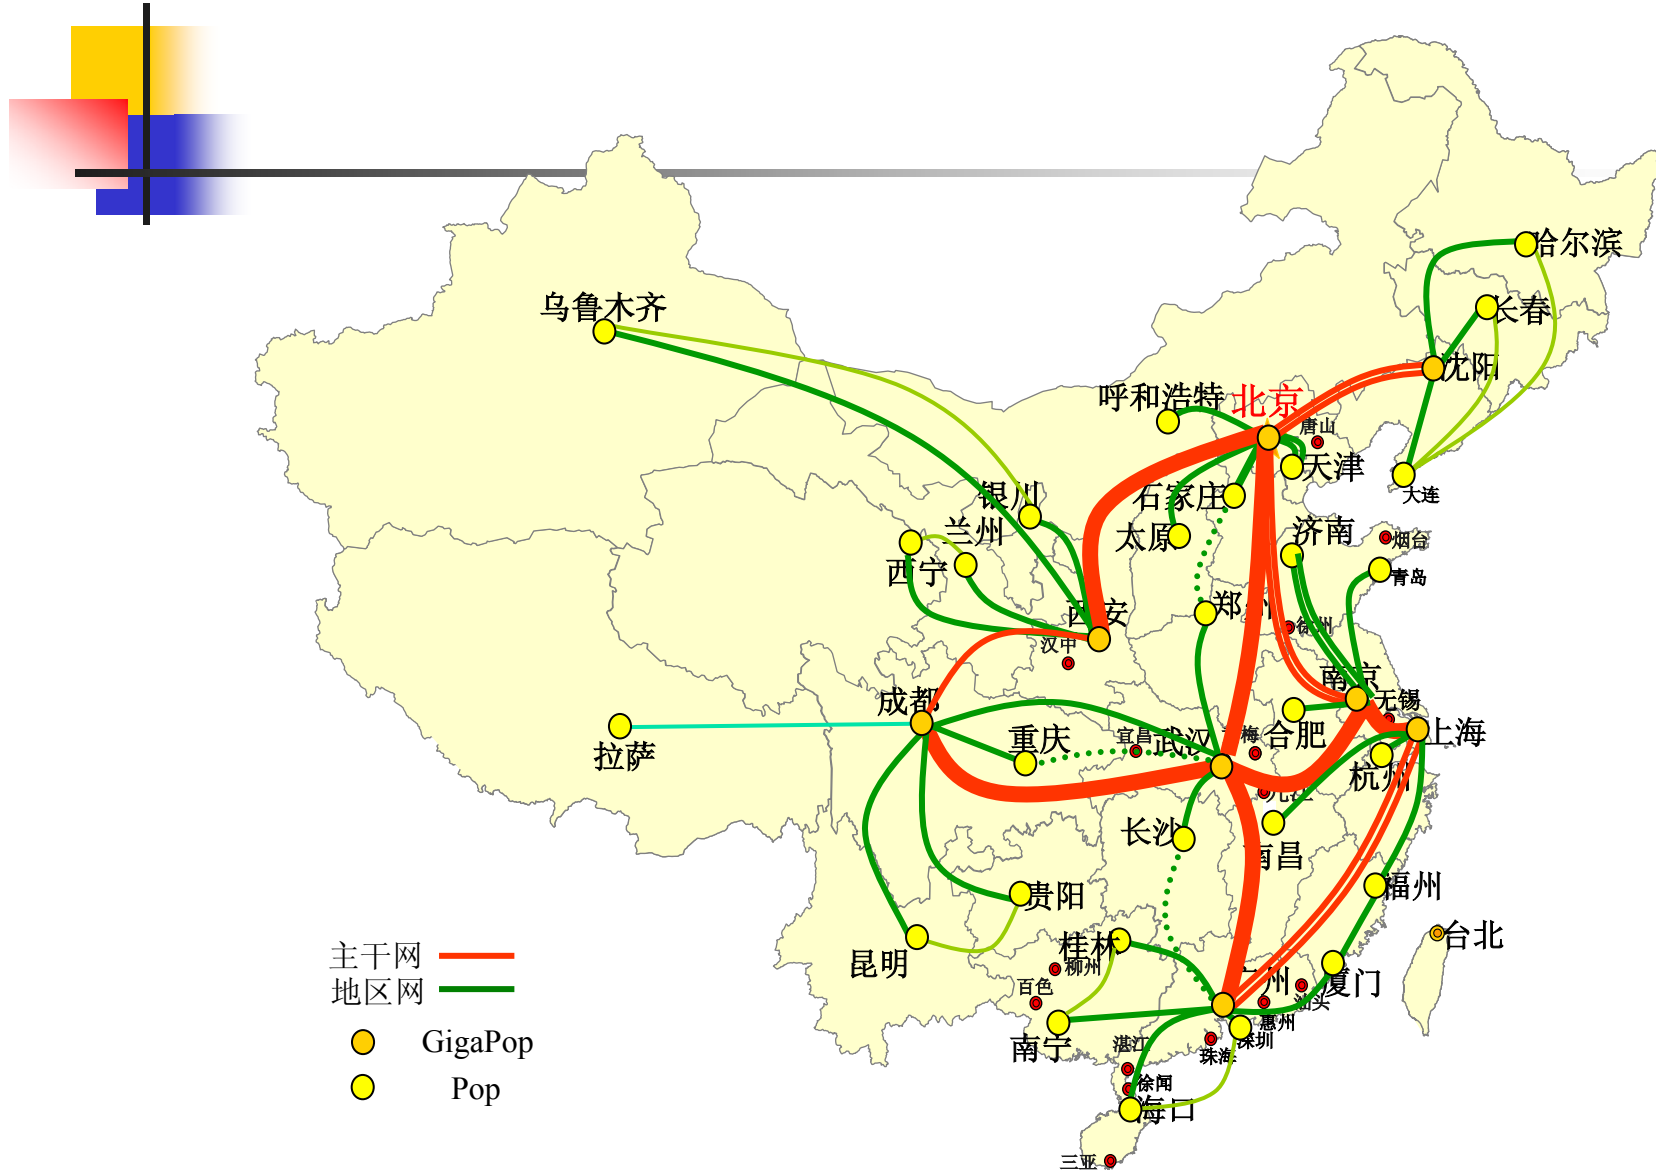

CERNET BackBone