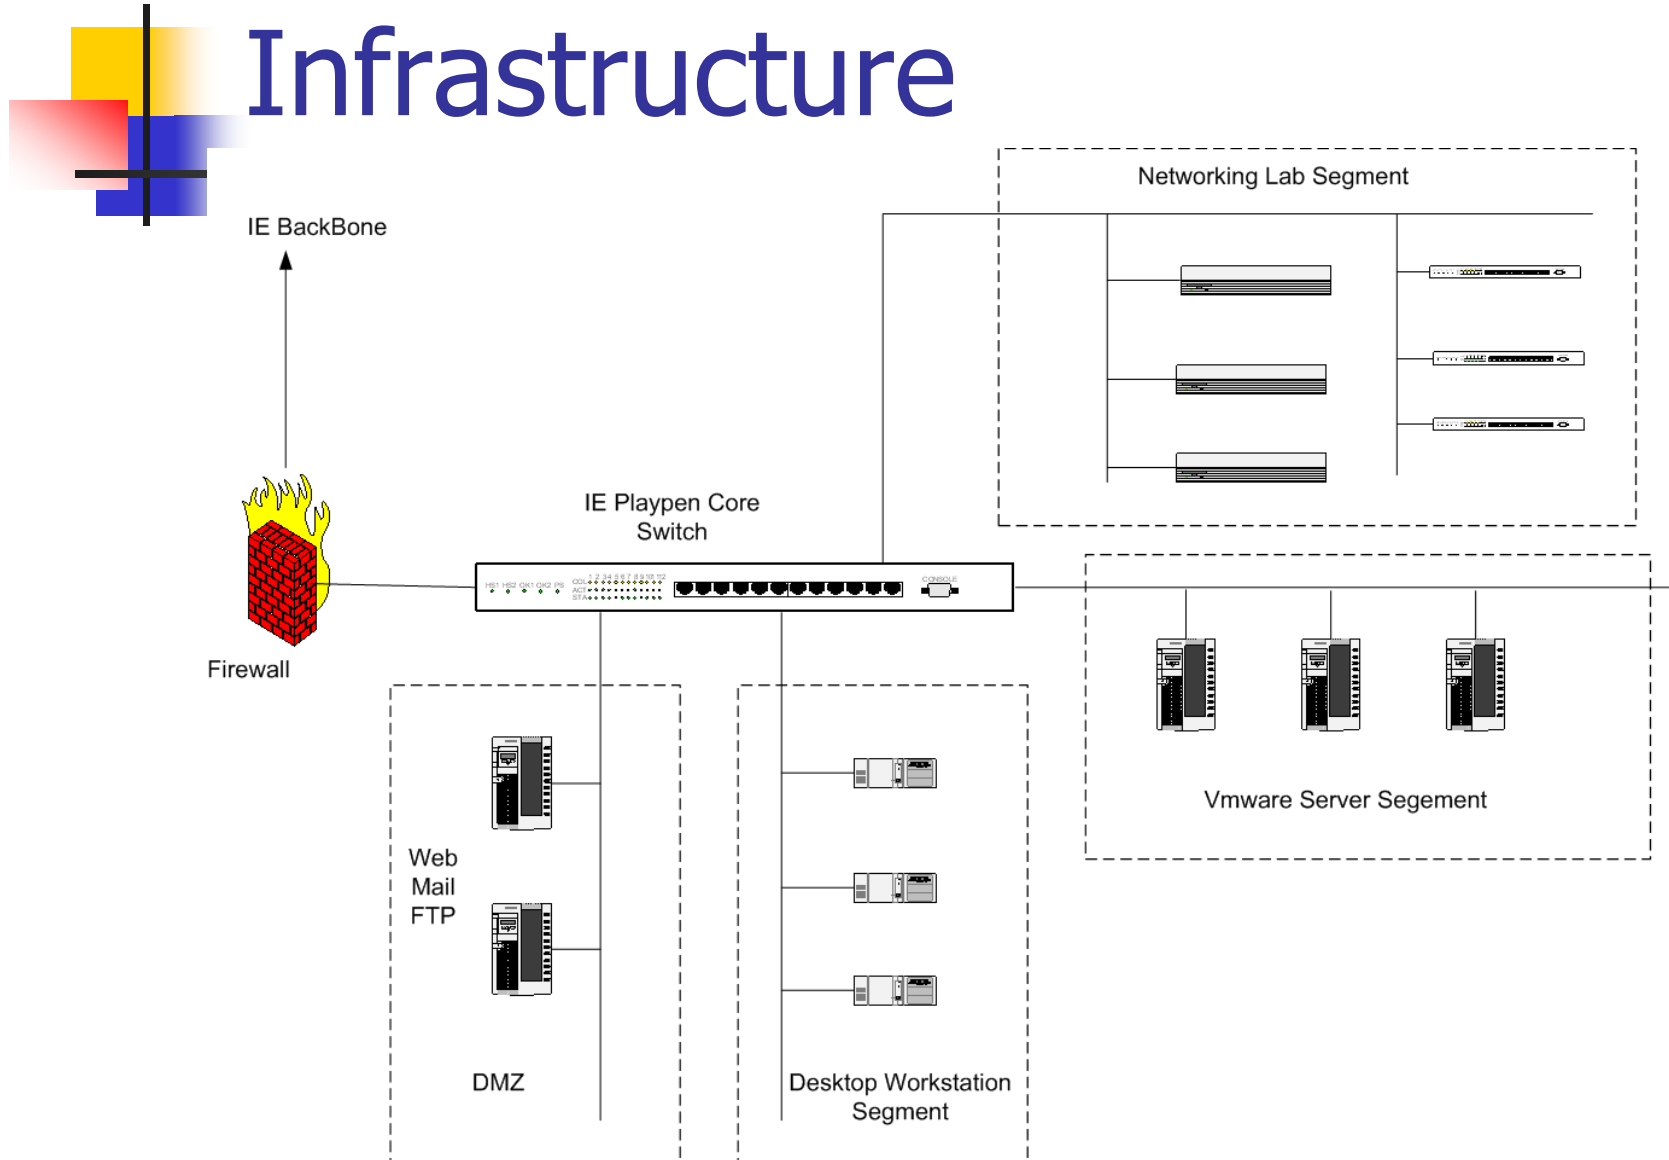

a portable usually collapsible enclosure
in which a baby or young child may play

IE Playpen

What is IE Playpen?

A place that you can

- run and manage your own network
- try new stuff and things that we are not allowed in production network
- get hand-on experience and cert exam preparation
- Exchange your ideas and thoughts – playground for both beginner and experts.

IE Playpen

What facilities do IE Playpen have?

- Routers (15) and Switches (6)
 - Cisco 2611, 2511, 1721, 7513, LS1010, 2950, 3550... etc
- VMware Servers
 - Can emulate ~30 virtual hosts
- Workstations
 - PC, Sparc, SGI
- Library
 - Over 100 technical books and magazines

IE Playpen Network Infrastructure

IE Playpen: Switches and Routers

IE Playpen: Library

IE Playpen Desktop Segment Video Conferencing Demo

IE Playpen Room

IE Playpen

Interest Groups and Task Forces

- System Admin
- Web Master and Web Application
- Networking
- Computer Security
- IPV6
- Unix
- OS
- Digital Entertainment