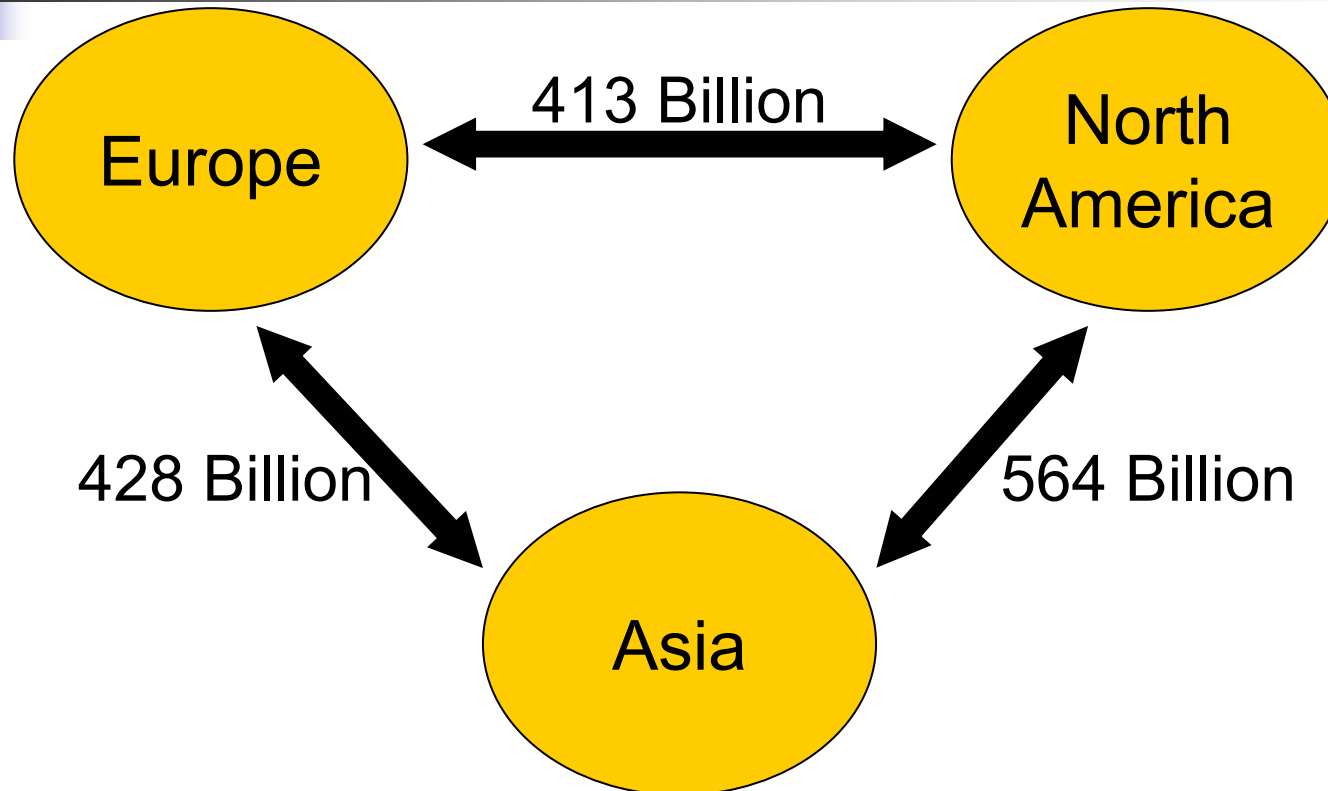

1.2 Intercontinental Trade

WTO International Trade Statistics 2000